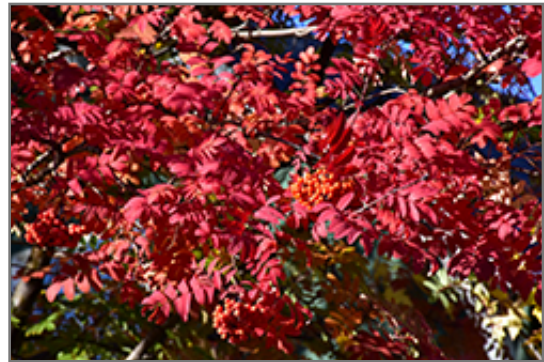

Showy Mountain Ash in fall
Photo courtesy of NetPS Plant Finder